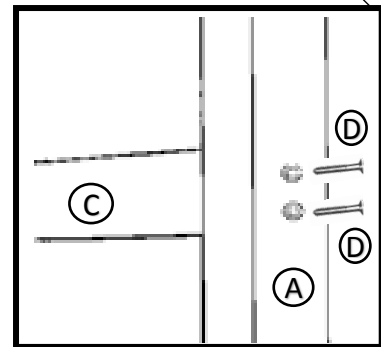

Generation Line

BY C.R. PLASTIC PRODUCTS INC

TB01

Generation Line

BY C.R. PLASTIC PRODUCTS INC

TB01

800.490.1283

FAX 519.271.8544

crpproducts.com

1

- (A) X1
- (B) X2
- (C) X2
- (D) X8

*

**

2 (A) X1
 (E) X8

?

TB01