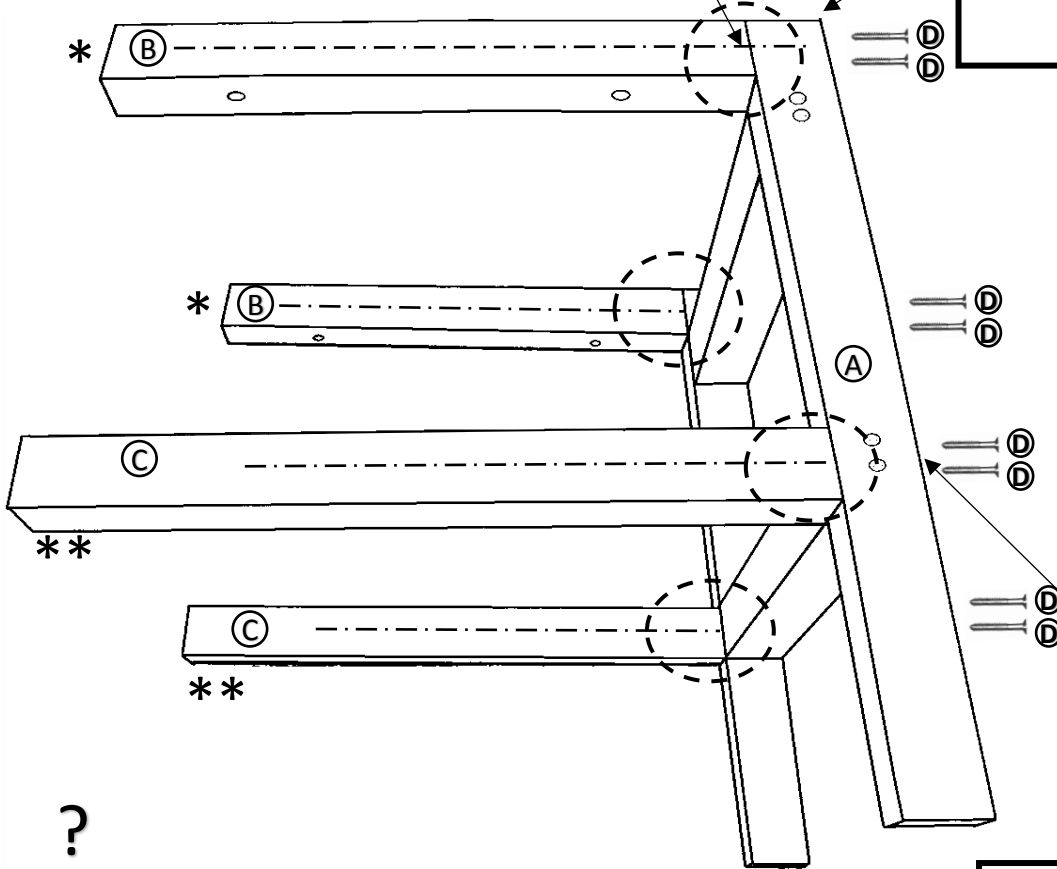

Generation Line

BY C.R. PLASTIC PRODUCTS INC

TB01

Generation Line

BY C.R. PLASTIC PRODUCTS INC

TB01

800.490.1283

FAX 519.271.8544

crpproducts.com

1

- (A) X1
- (B) X2
- (C) X2
- (D) X8

*

**

2 (A) X1
 (E) X8

?

TB01